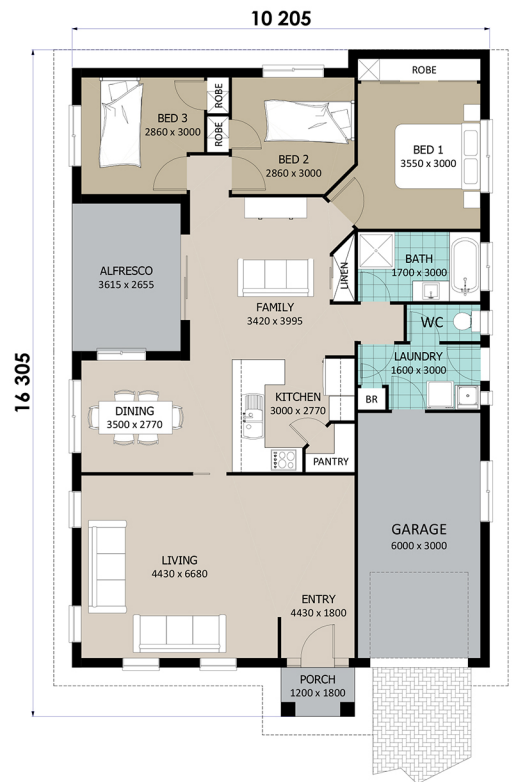

THE FLORIDA

Perspectives & Floor Plan are artists impressions only

Home Features

Living Area	138.7m ²
Porch Area	2.2m ²
Alfresco Area	8.6m ²
Total Floor Area	149.5m²

Designer Notes:

This compact home works like a dream! With a huge Living area and a separate Dining room with cosy Family room nearby, nothing is lost by having a smaller home. To maximise your Living/Kitchen spaces simply move the existing (external) under-roof suntrap to make the indoor Family area huge.